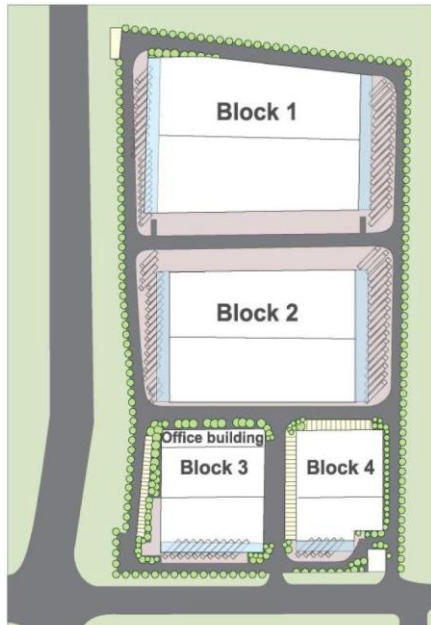

Guangzhou Logistics Centre

Optimize Your Storage and Distribution Capability

OOCL Logistics (China) Ltd.
Guangzhou Logistics Centre

LOCATION

The warehouse is located in the Guangzhou Economic & Technological Development District East Zone, a well-developed industrial zone close to the city center of Guangzhou. It is strategically located along the Guangzhou-Dongguan-Shenzhen economic corridor. With excellent access to the surrounding road network, it is one of the best choices for establishing a distribution center in the Pearl River Delta region. The Park provides around 78,000 SQM of high-quality warehouse space and is in operation.

SPECIFICATION

	Block 1	Block 2	Block 3	Block 4
Warehouse Area*	30,000 M ²	25,000 M ²	14,000 M ²	9,000 M ²
Office Area			3 floors and each floor is 800 M ²	
Height 1st floor	13M		10M	
2nd floor	7M-9M			
No of loading bay	22	19	9	6